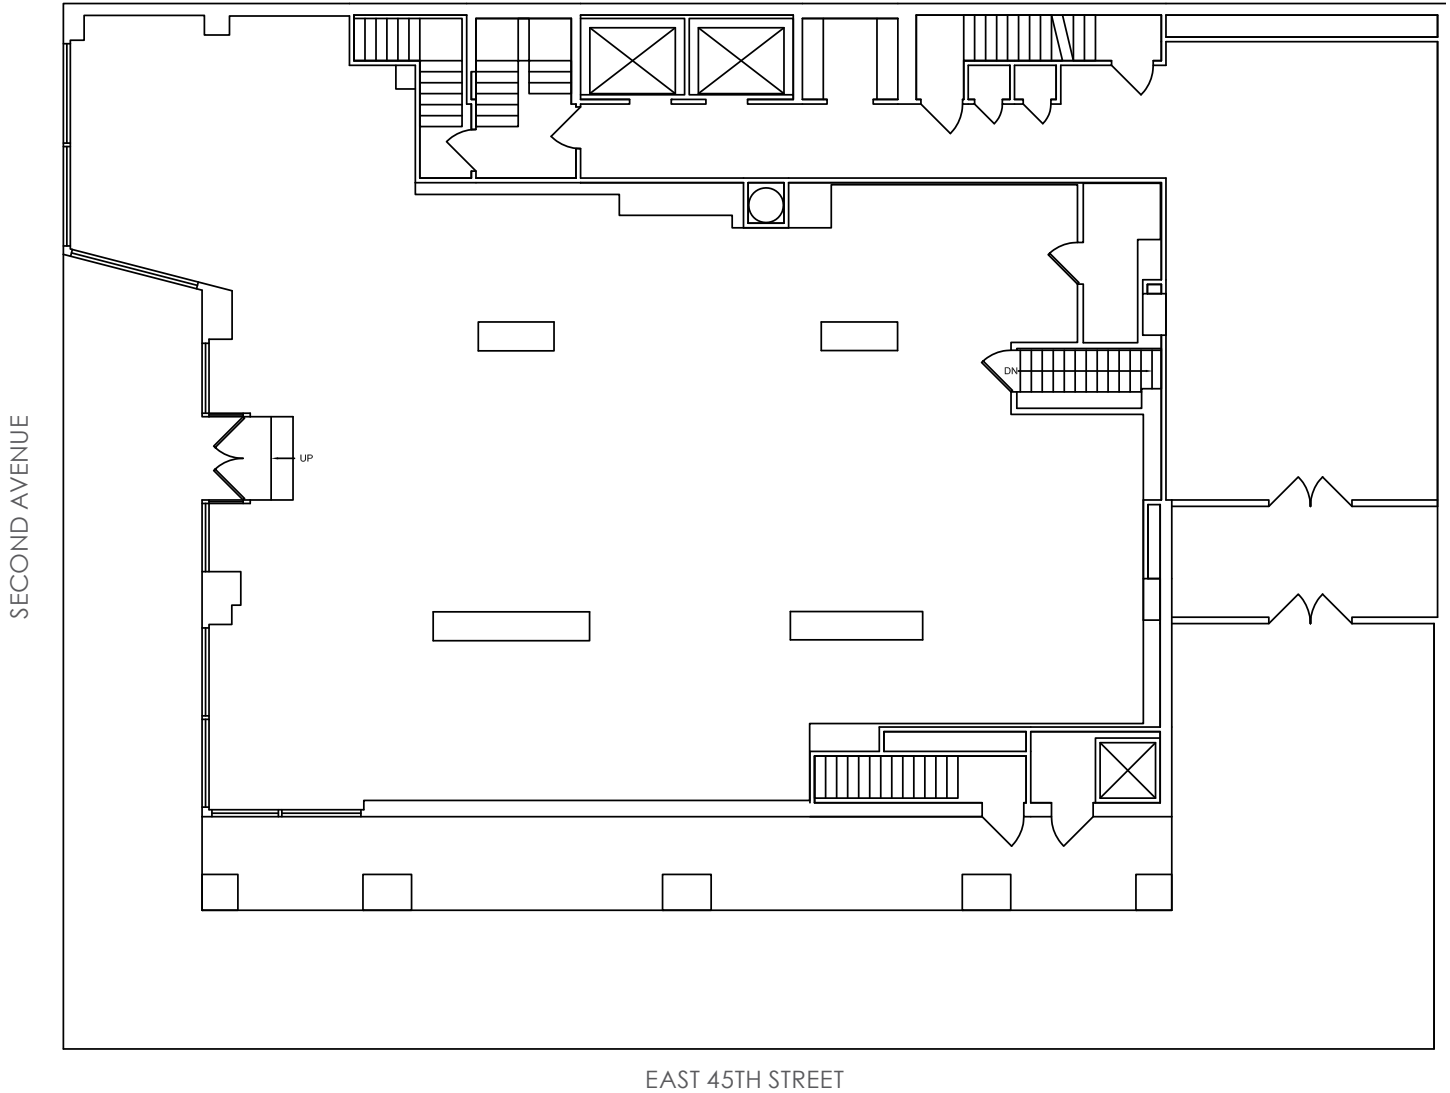

# 850 SECOND @ 45TH STREET

Midtown East

GROUND FLOOR | 3,500 SF

Jack Resnick & Sons  
*Owners & Builders Since 1928*

Fran Delgorio  
212.421.1300  
fdelgorio@resnicknyc.com

Brett S. Greenberg  
212.421.1300  
bgreenberg@resnicknyc.com