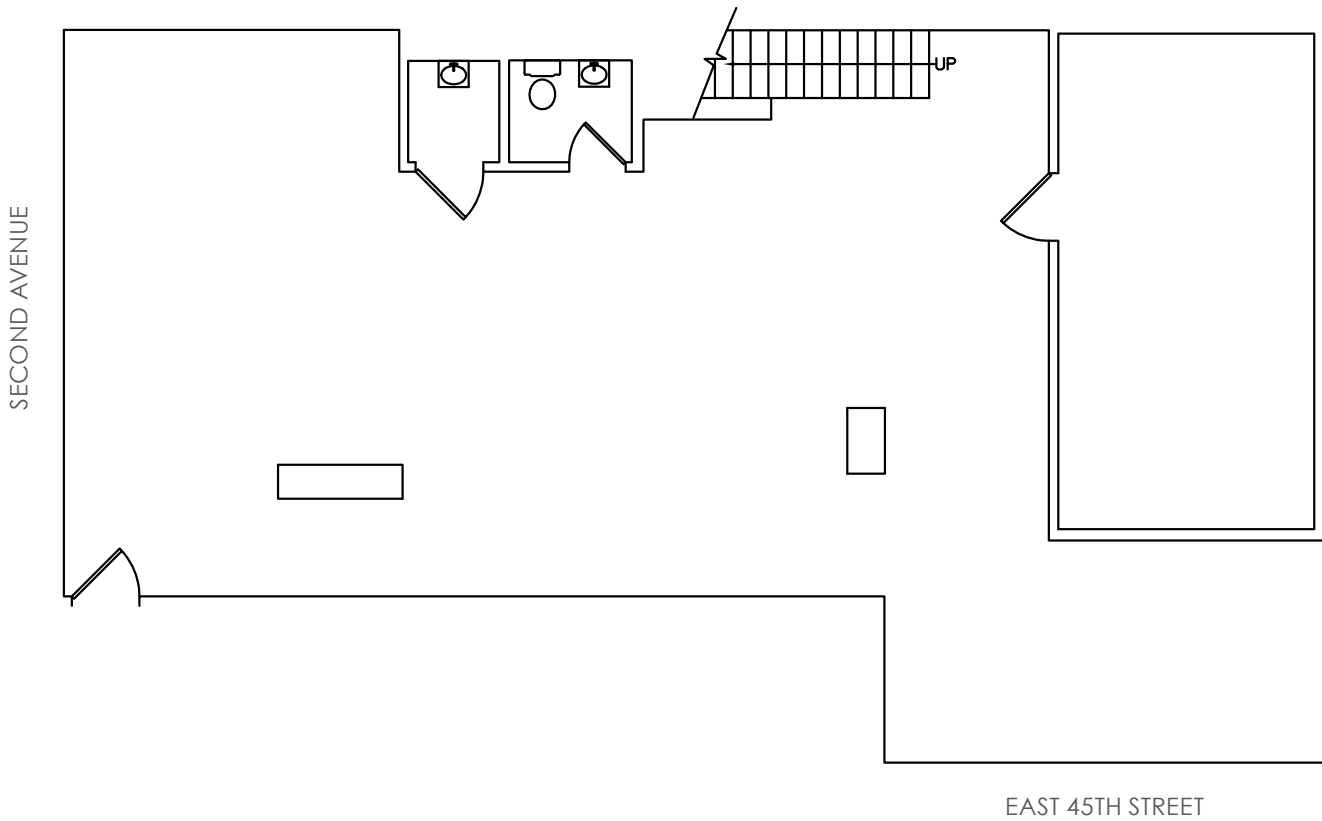

850 SECOND @ 45TH STREET

Midtown East

LOWER LEVEL | 1,522 SF

Jack Resnick & Sons
Owners & Builders Since 1928

Fran Delgorio
212.421.1300
fdelgorio@resnicknyc.com

Brett S. Greenberg
212.421.1300
bgreenberg@resnicknyc.com